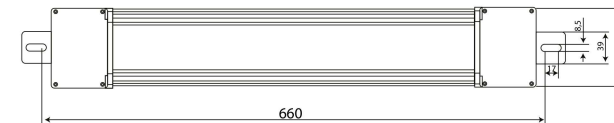

Floodlights AISLE

Quickinfo

LUMINAIRE

ceiling, wall, floor, cranesurface & attachmentmounted
Aluminum, anodized aluminum
IP66, IK10

LED

3000K, 4000K, 5000K
CRI>82 Initial MacAdam 3 SDCM
100,000h L80

LIGHT DISTRIBUTION

ELECTRIC

ON/OFF
0-10V dim

Description

Our AISLE floodlight is an elegant surface light with Premium LED-Technology. This sophisticated surface-mounted luminaire combines modern design with exceptional performance. Crafted from high-quality materials, it features a precision-coated aluminum reflector and a highly efficient LED light chamber for optimal illumination. Includes a Dry Connector for quick and secure installation.

Types

PRODUCT CODE	POWER	LUMINOUS FLUX	LENGTH	LIGHT DISTRIBUTION	COLOUR TEMP.	WEIGHT
FLAI020.37X21.XS	20W	2.800lm	498mm	WIDE 135°	3000K 4000K 5000K	2,8kg
FLAI020.37X21.S	20W	2.800lm	660mm			3,7kg
FLAI040.37X21.S	40W	4.300lm	660mm			4,1kg
FLAI040.37X21.L	40W	4.300lm	1.260mm			5,4kg

Light distribution

WIDE 135°

Dimensions

Version XS

Version S

Version L