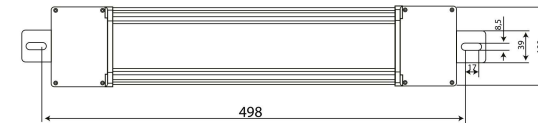

Dimensions

Version XS